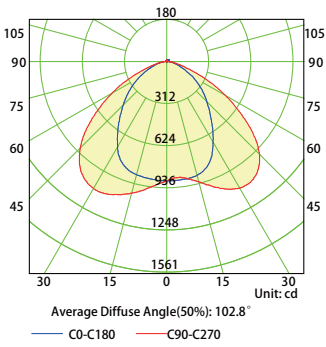

Ordering Guide

EXAMPLE: FD30W27V50KBDB77

Lamp Type	Power Consumption	Input Voltage	CCT	CRI	Finish	Beam Angle
FD Dimetric Flood Light	30W 30Watts	27V 120-277V	30K 3000K	B 70CRI	D Dark Bronze	B77 7Hx7V
			35K 3500K		B Black	
			40K 4000K		W White	
			50K 5000K			

DIMENSIONS

unit: mm/inch

Photometrics

FD30W27V50KBDB77

Luminous Intensity Distribution Curve

Illuminance at a Distance