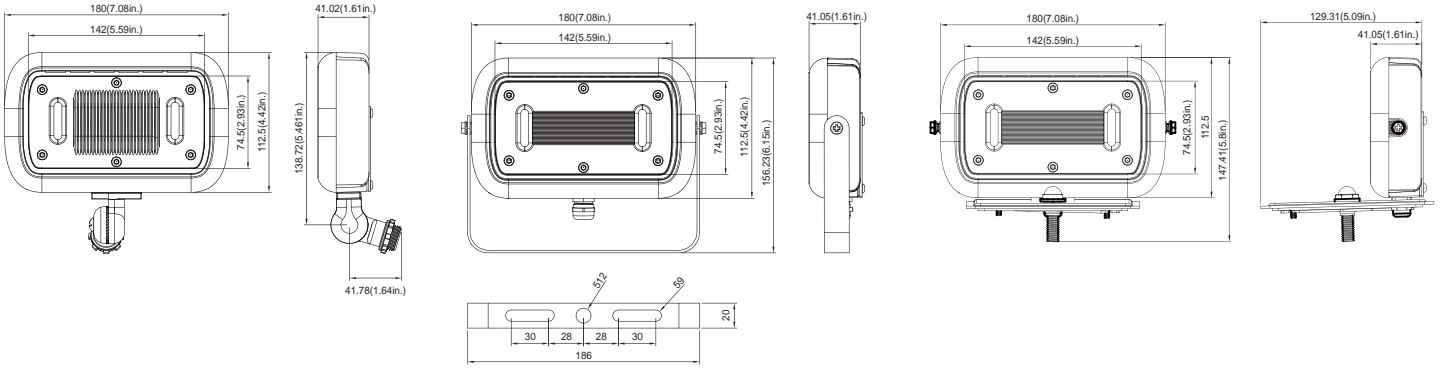

Trunion Mount

Die-cast aluminum trunion is easily adapted to many surfaces and allows easy fixture aiming angles.

Wall Mount

Wall Mount is easy to install for direct wall mounting with 1/2' conduit wiring or standard J-box mounting

DIMENSIONS

unit: mm/inch

Photometrics

FD30W27V50KBDB77

Luminous Intensity Distribution Curve

Illuminance at a Distance